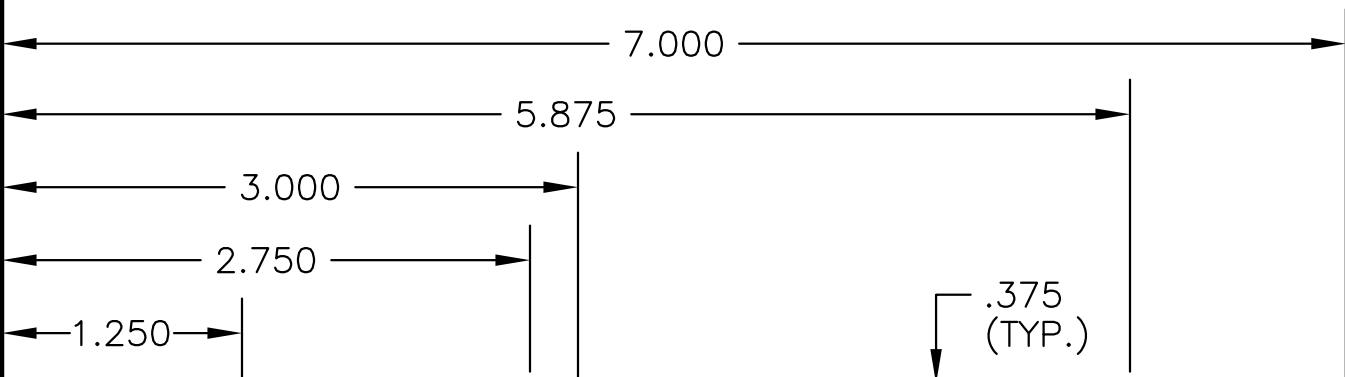

TITLE BLOCK IS 7.875" X 10.5"
LIMITS = 0,0 X 8.5,11

TEXT HEIGHT IS .125"
IN TITLE BLOCK. USE MTEXT
THAT IS MIDDLE-LEFT
JUSTIFIED THEN MOVE IT .125"
TO THE RIGHT OF VERTICAL
LINE TO ITS LEFT.

THE TEXT IN THE REVISION
BLOCK IS MIDDLE CENTER
JUSTIFIED

GLENBROOK SOUTH HIGH SCHOOL	TITLE: "A" SIZE PORTRAIT TBLOCK	FL_TBAP-MS.DWG
SCALE: 1:1	DATE:	DRAWN BY: ↑
	GRADE:	REV. 0