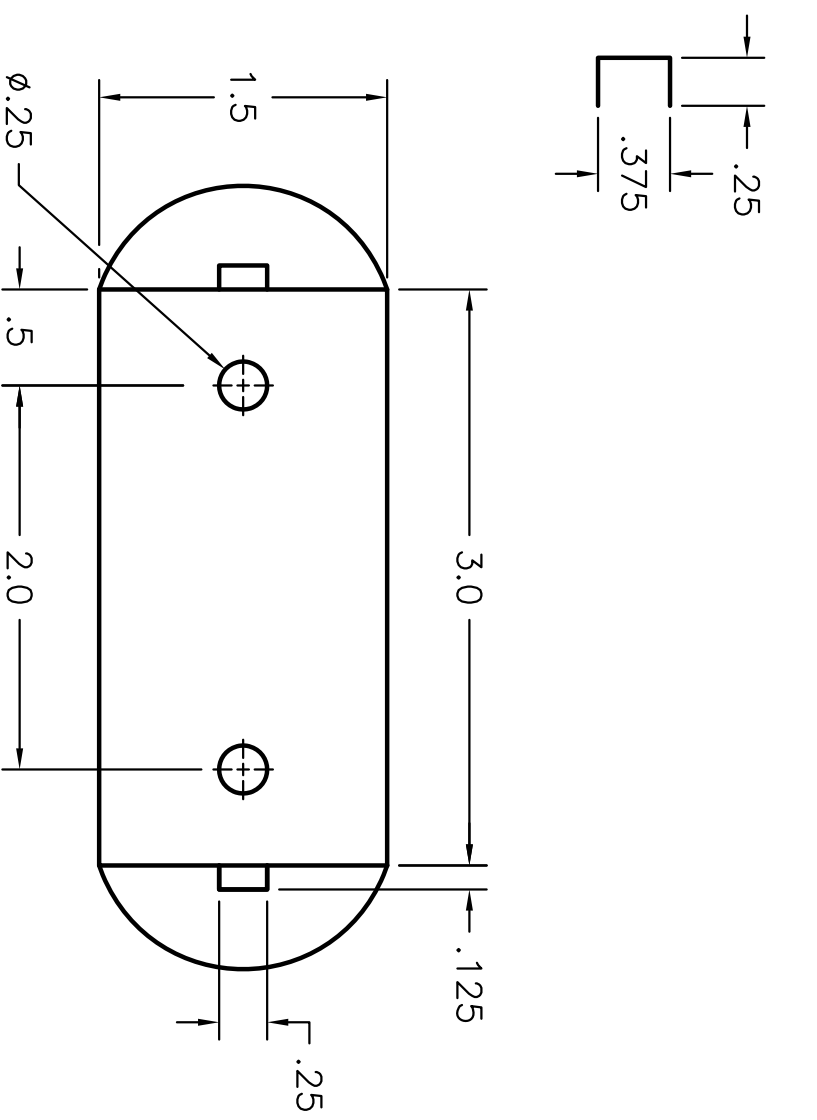

REV.	DATE:	DESCRIPTION
1		
2		

CREATE THE PARTS SHOWN ABOVE

MOVE AND MODIFY EACH OF THE PARTS USING "GRIPS" TO CREATE THE FINAL TANK

GLENBROOK SOUTH HIGH SCHOOL	TITLE: DRAWING PROBLEM VESSEL	FL_DP_14-04.DWG
SCALE: 1:1	DATE:	DRAWN BY:
		GRADE:
		REV. 0