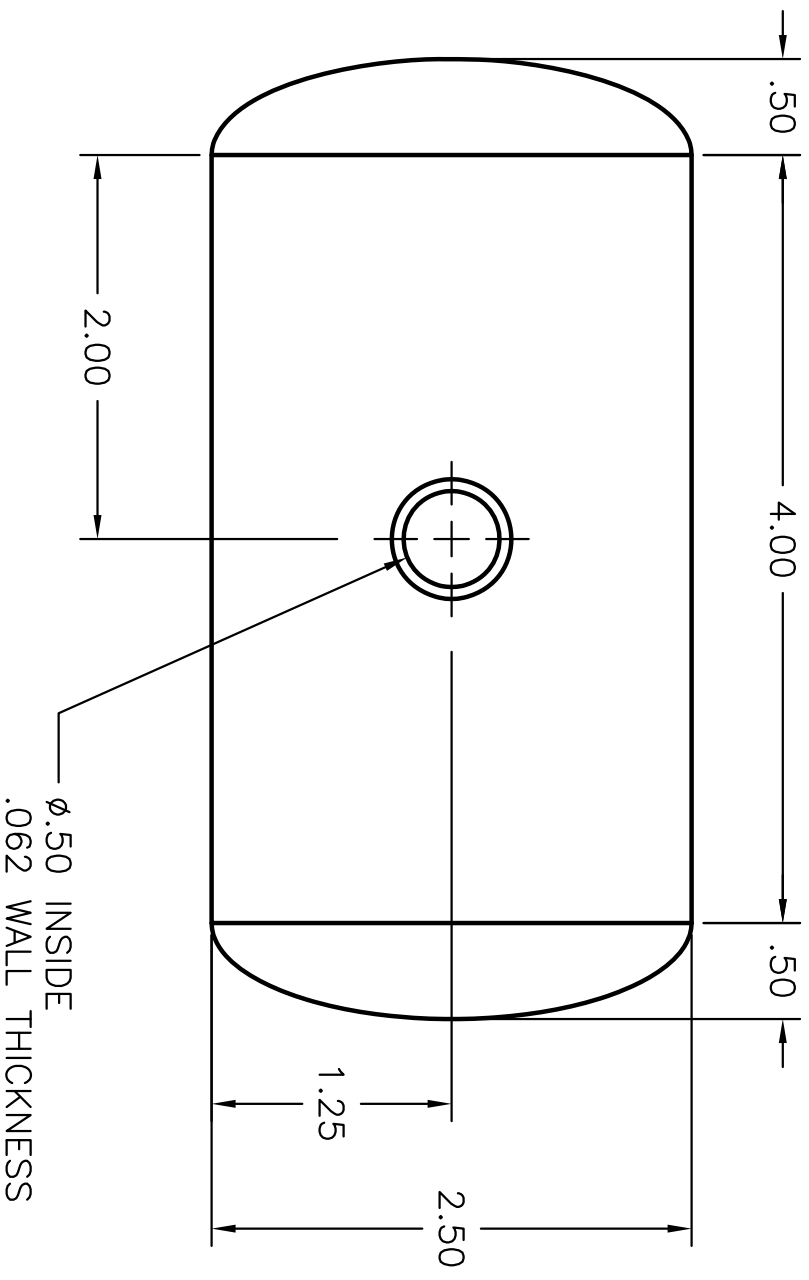

REV.	DATE:	DESCRIPTION
1		
2		

GLENBROOK SOUTH HIGH SCHOOL	TITLE: DRAWING PROBLEM STORAGE TANK	FL_DP_07-08.DWG
SCALE: 1:1	DATE:	DRAWN BY:
		GRADE:
		REV. 0