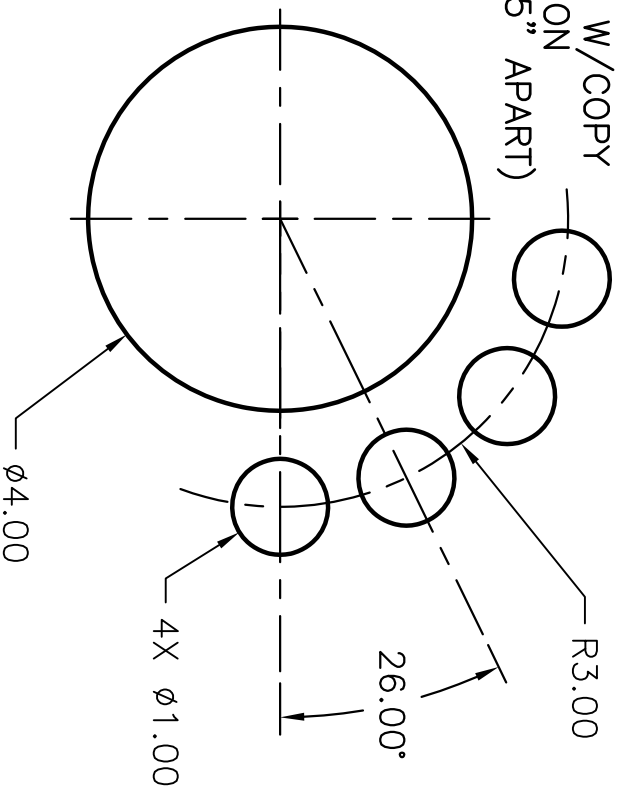

USE MOVE W/COPY OPTION
6x 1" APART

USE MOVE W/COPY
OPTION
(6x .75" APART)

GLENBROOK SOUTH HIGH SCHOOL

TITLE: GRIPS EXERCISE (AUX SNAP SYSTEM)

FL_DE_GRIPS EXERCISE.DWG

SCALE: 1:2

DATE:

DRAWN BY:

GRADE:

REV. 0