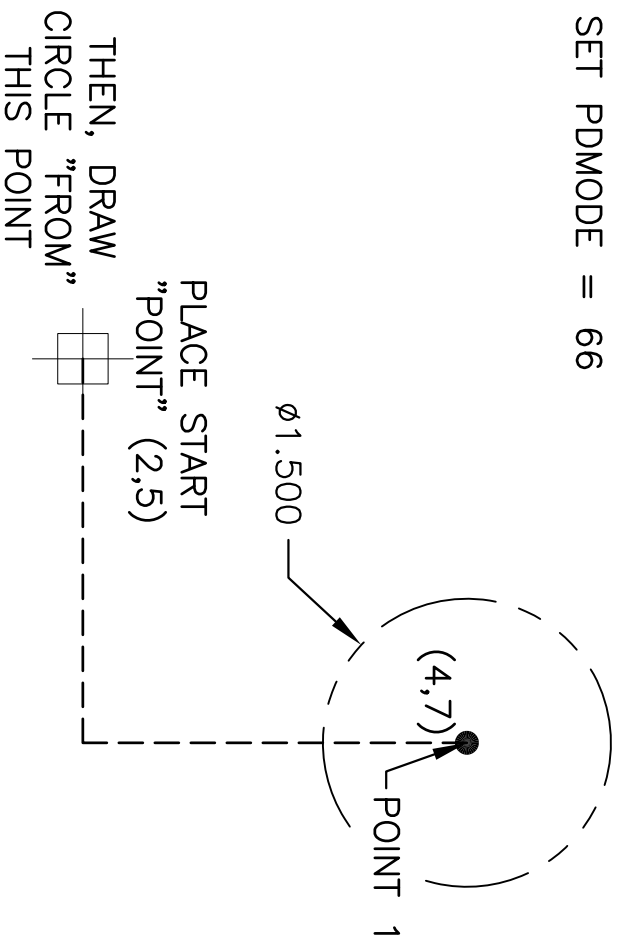

SET PDMODE = 66

REV.	DATE:	DESCRIPTION
1		
2		

GLENBROOK SOUTH HIGH SCHOOL

TITLE: BONUS DRAWING FROM 02

FL_BD_FROM 2.DWG

SCALE: 1:1

DATE:

DRAWN BY:

GRADE:

REV. 0