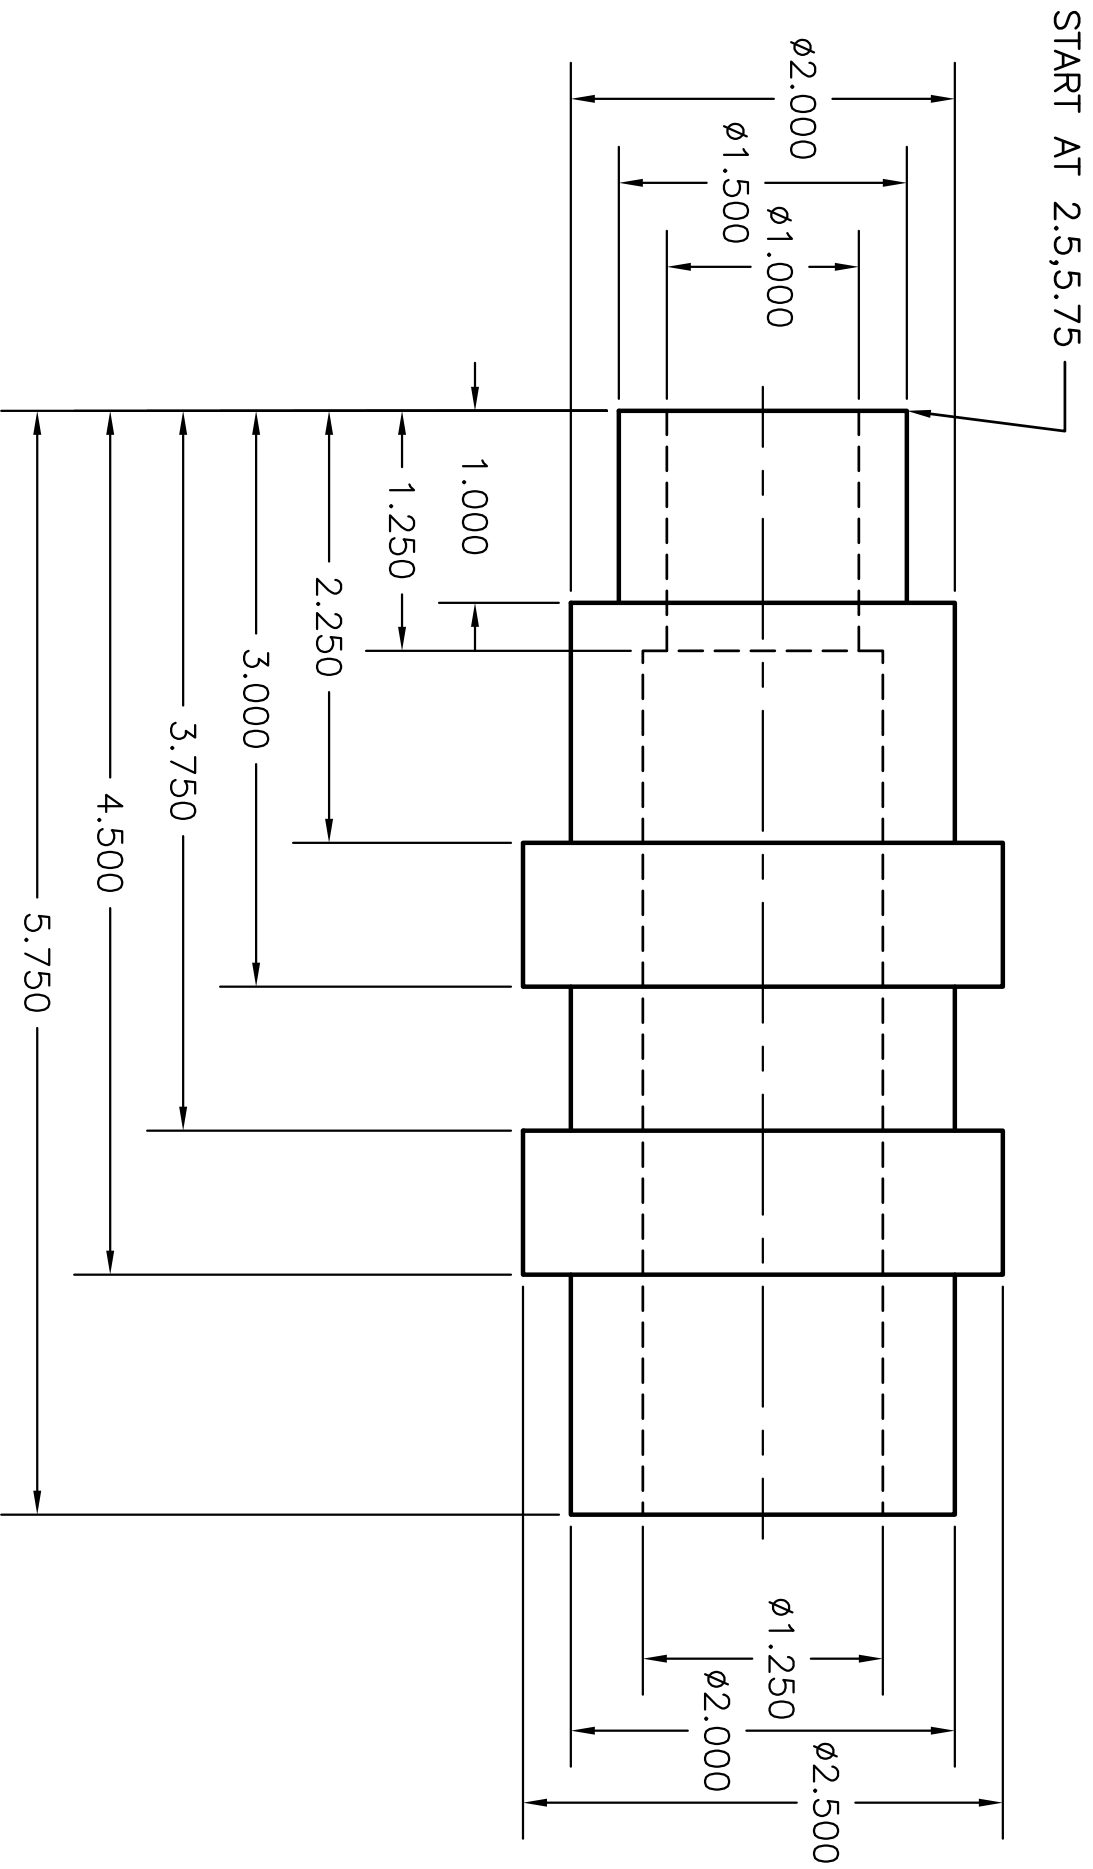

REV.	DATE:	DESCRIPTION
1		
2		

GLENBROOK SOUTH HIGH SCHOOL		TITLE: BONUS DRAWING FEEDSHAFT		FL_BD_FEEDSHAFT.DWG	
SCALE: 1:1	DATE:	DRAWN BY:	GRADE:	REV. 0	