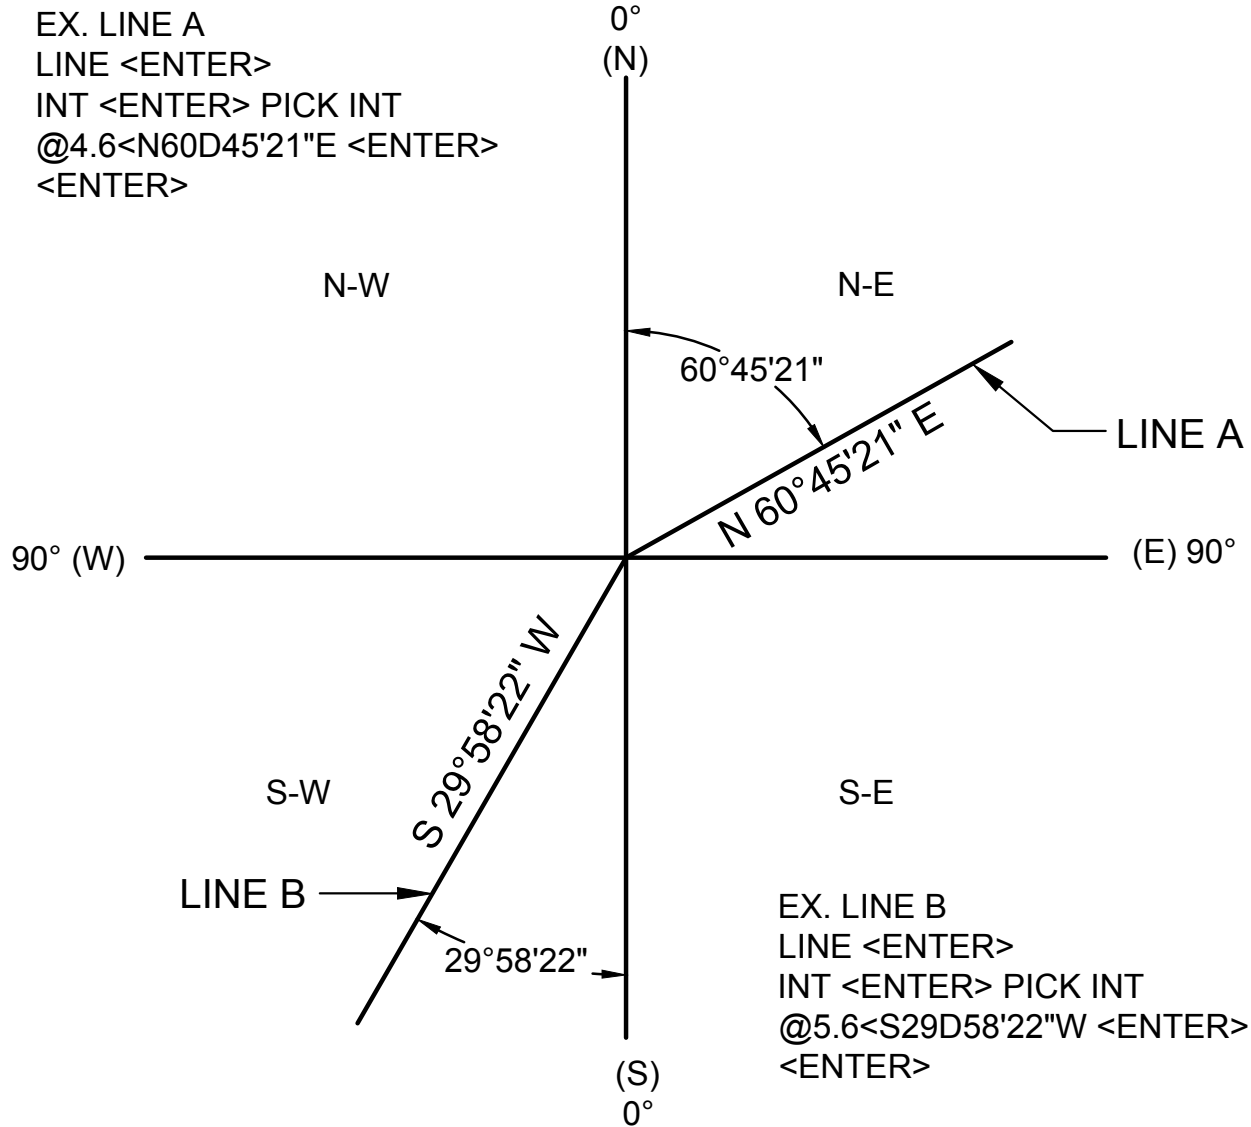

# BEARINGS

JOLIET JUNIOR COLLEGE

TITLE: COORDINATE INPUT SURVEY UNITS

DWG NO. SURVEY COORDS.DWG

SCALE: 1=2

DATE: 04/20/16

DRAWN BY: SCOTT BOUDREAU

GRADE: